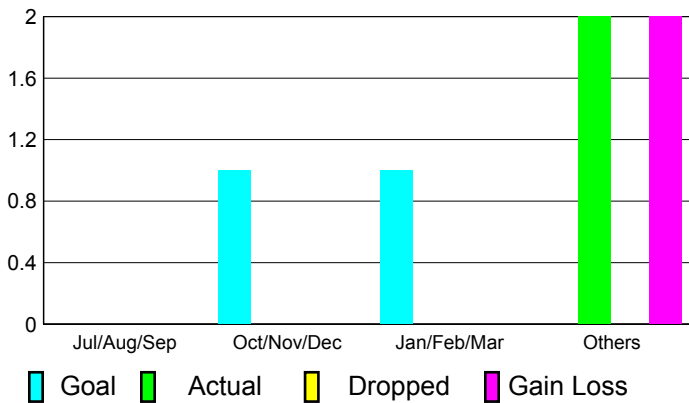

## CLUBS

**Club Results  
2010-2011**

**Clubs  
2009-2010**

Month	New Club Goal	Actual New Clubs	Actual Dropped Clubs	Gain/Loss of Clubs	Gain/Loss of Clubs
Jul/Aug/Sep	0	0	0	0	0
Oct/Nov/Dec	1	0	0	0	0
Jan/Feb/Mar	1	0	0	0	0
Apr/May/Jun	0	2	0	2	0
<b>Totals</b>	<b>2</b>	<b>2</b>	<b>0</b>	<b>2</b>	<b>0</b>

### Club Results 2010-2011

Goal, New, Dropped, Gain/Loss

### Comparison of Club Gain/Loss

Current Year Compared to the Previous Year