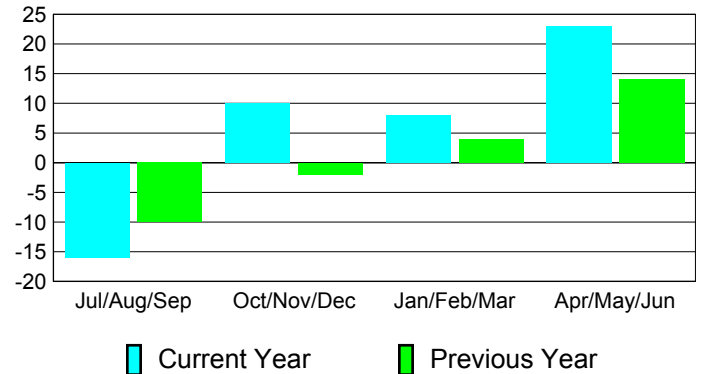

Gender Comparison 2010-2011

Jul/Aug/Sep

Oct/Nov/Dec

Jan/Feb/Mar

Apr/May/Jun

Male

Female