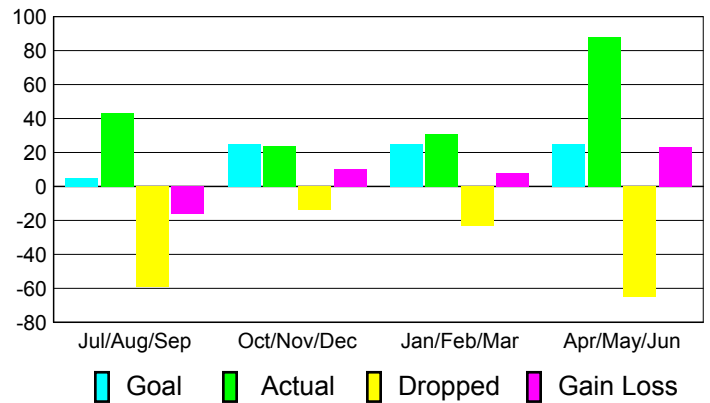

### YTD Status Quo Clubs 2010-2011

Status Quo Clubs Compared to Status Quo Members

## MEMBERSHIP

**Membership Results  
2010-2011**

**Membership  
2009-2010**

Month	Net Memb Goal	Actual New Memb	Actual Dropped Memb	Gain/Loss of Memb	Gain/Loss of Memb
Jul/Aug/Sep	5	43	-59	-16	-10
Oct/Nov/Dec	25	24	-14	10	-2
Jan/Feb/Mar	25	31	-23	8	4
Apr/May/Jun	25	88	-65	23	14
<b>Totals</b>	<b>80</b>	<b>186</b>	<b>-161</b>	<b>25</b>	<b>6</b>

### Membership Results 2010-2011

Goal, New, Dropped, Gain/Loss

### Comparison of Membership Gain/Loss

Current Year Compared to the Previous Year